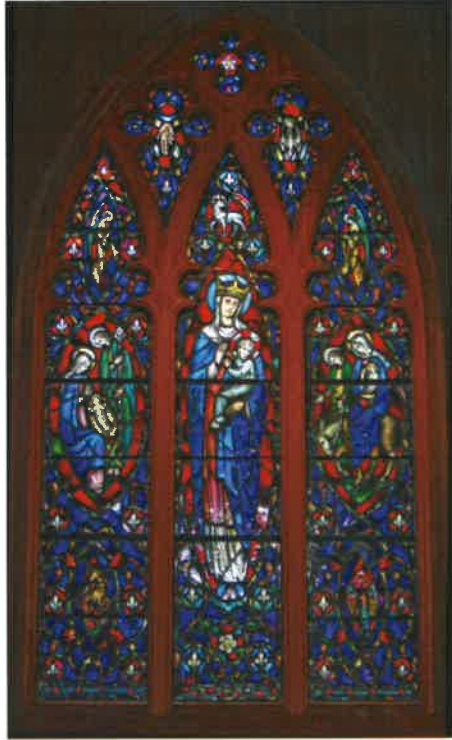

ST. MARY'S STAINED GLASS WINDOWS
DEDICATION CEREMONY

September 23, 2007

REDEDICATION OF EXISTING WINDOWS

REAR OF NAVE:

DONOR: *This Window is offered to the greater Glory of God and in loving memory by their Daughter, Emma Nicholson 1958*

MEMORIAL: *1853 Squire Senior Nicholson 1934
1851 Maria Holden Nicholson 1921*

EAST TRANSEPT:

DONOR: *In Memory of
Ralph and Lillian Barrow*

MEMORIAL: *Suffer little children to come unto me*

REDEDICATION OF EXISTING WINDOWS

ST. MARY'S CHAPEL:

***Symbols of St. Mary's Rose,
Monogram and Lily***

DONOR: *ECW*

MEMORIAL: *HONORING ST. MARY'S WOMEN
FOR FAITHFUL SERVICE TO
OUR PARISH AND COMMUNITY*

NEW WINDOWS FACING THE GARDEN

*A symbol of Salvation and
Washing Sins Away*

THE RESURRECTION Depicts the Resurrection of Christ

DONOR: *Sharon Nelson Donegan
& Patrick Nelson Donegan*
MEMORIAL: *THE DONEGAN FAMILY
MEMORIAL*

NEW WINDOWS FACING ROUTE 6A

THE DEATH OF CHRIST
Depicts the Crucifixion of Christ